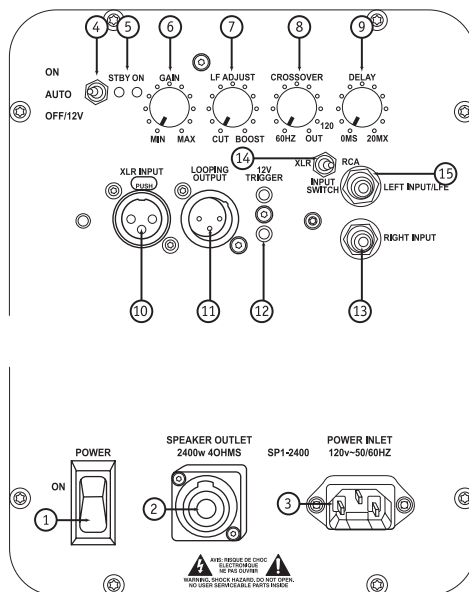

# DIMENSIONS

**TOWER SPEAKER:** SV-6500 and SV-6500R.

1. Power
2. Secondary Speaker Outlet  
SpeakON connector
3. IEC Power Input receptacle
4. Auto Signal Tracking
5. Standby/On LED
6. Volume/Gain Control
7. LFE Adjust
8. Crossover Frequency Control
9. Delay Control
10. XLR Input
11. XLR Output
12. DSP Program Button
13. Right RCA Input
14. Left RCA Input
15. Switch