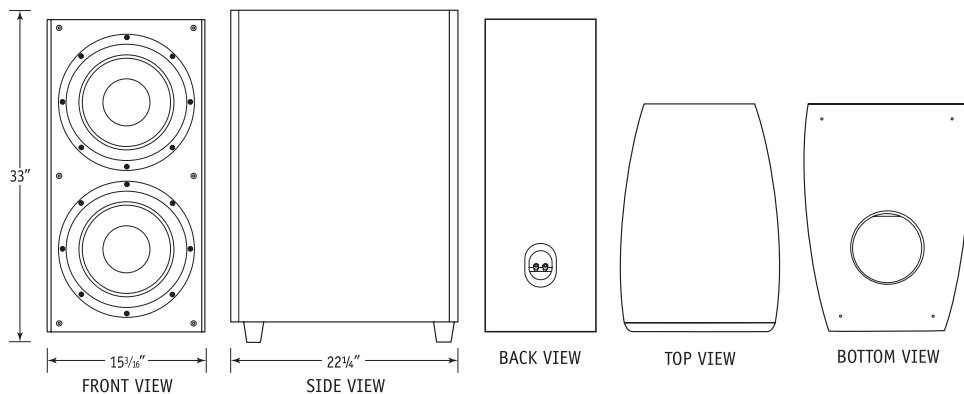

## FINISHED DIMENSIONS:

15-3/16" W x 33" H x 22-7/8" D  
(386mm W x 838mm H x 565mm D)

## WEIGHT:

110 lbs. (49.90 kg)

# DIMENSIONS