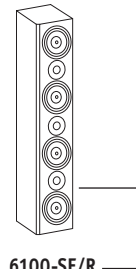

Model:	6100-SE/R
Speaker Type:	Center/LCR*
Frequency Response:	45Hz-20kHz ±3dB
Sensitivity:	92dB
Recommended Power:	100-500 Watts
Aluminum Woofer(s):	(4) 6-1/2" (165mm)
Silk Dome Tweeter(s):	(3) 1.1" (28mm)
Tweeter Protection:	Yes
Crossover Frequency:	2,500 Hz
Crossover Slope:	24dB/Octave
Impedance:	4 Ohms
Cabinet Material/Color:	Medium Density Fiberboard (MDF) 30 Different Real Wood Finishes
Grille:	Black Cloth
Dimensions:	8-3/4" (222mm) W 48" (1219mm) H 16-1/2" (419mm) D
Weight:	85.5 lbs. (38.78 Kg)
Warranty:**	5 Years