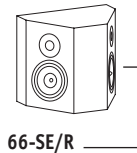

Model:	66-SE/R
Speaker Type:	On-wall Surround Sound
Frequency Response:	60Hz-20kHz ±3dB
Sensitivity:	90dB
Recommended Power:	75-225 Watts
Aluminum Woofer(s):	(2) 6-1/2" (165mm)
Silk Dome Tweeter(s):	(2) 1.1" (28mm)
Tweeter Protection:	Yes
Crossover Frequency:	3,000 Hz
Crossover Slope:	12dB/Octave
Impedance:	4 Ohms
Cabinet Material/Color:	Medium Density Fiberboard (MDF) 30 Different Real Wood Finishes
Grille:	Black Cloth
Dimensions:	16" (406mm) W 14" (356mm) H 8-1/2" (216mm) D
Weight:	29 lbs. (13.15 Kg)
Warranty:**	5 Years