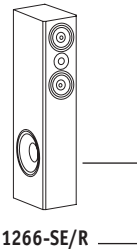

Model:	61-SE/R
Speaker Type:	Bookshelf
Frequency Response:	50Hz-20kHz (±3dB)
Sensitivity:	87dB (2.83V @ 1 Meter)
Recommended Power:	75-150 Watts
Aluminum Woofer(s):	(1) 6-1/2" (165mm)
Silk Dome Tweeter(s):	(1) 1.1" (28mm)
Tweeter Protection:	Yes
Crossover Frequency:	2,700 Hz
Crossover Slope:	12dB/Octave
Impedance:	8 Ohms
Cabinet Material/Color:	Medium Density Fiberboard (MDF) 30 Different Real Wood Finishes
Grille:	Black Cloth
Dimensions:	8-3/4" (222mm) W 14-1/2" (368mm) H 11-1/2" (292mm) D
Weight:	22.5 lbs. (10.21 Kg)
Warranty:**	5 Years

Model:	661-SE/R
Speaker Type:	Center/LCR*
Frequency Response:	50Hz-20kHz (±3dB)
Sensitivity:	90dB (2.83V @ 1 Meter)
Recommended Power:	75-225 Watts
Aluminum Woofer(s):	(2) 6-1/2" (165mm)
Silk Dome Tweeter(s):	(1) 1.1" (28mm)
Tweeter Protection:	Yes
Crossover Frequency:	2,700 Hz
Crossover Slope:	24dB/Octave
Impedance:	6 Ohms
Cabinet Material/Color:	Medium Density Fiberboard (MDF) 30 Different Real Wood Finishes
Grille:	Black Cloth
Dimensions:	8-3/4" (222mm) W 22" (559mm) H 11-1/2" (292mm) D
Weight:	34.5 lbs. (15.65 Kg)
Warranty:**	5 Years

Model:	66-SE/R
Speaker Type:	On-wall Surround Sound
Frequency Response:	60Hz-20kHz ±3dB
Sensitivity:	90dB
Recommended Power:	75-225 Watts
Aluminum Woofer(s):	(2) 6-1/2" (165mm)
Silk Dome Tweeter(s):	(2) 1.1" (28mm)
Tweeter Protection:	Yes
Crossover Frequency:	3,000 Hz
Crossover Slope:	12dB/Octave
Impedance:	4 Ohms
Cabinet Material/Color:	Medium Density Fiberboard (MDF) 30 Different Real Wood Finishes
Grille:	Black Cloth
Dimensions:	16" (406mm) W 14" (356mm) H 8-1/2" (216mm) D
Weight:	29 lbs. (13.15 Kg)
Warranty:**	5 Years