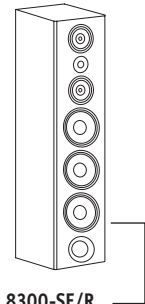

Model:	8300-SE/R
Speaker Type:	3-way Tower Speaker
Frequency Response:	22Hz-20kHz (±3dB)
Sensitivity:	91dB (2.83V @ 1 Meter)
Recommended Power:	100-500 Watts
Aluminum Woofer(s):	(3) 8" (202mm) (2) 6-1/2" (165mm)
Silk Dome Tweeter(s):	(1) 1.1" (28mm)
Tweeter Protection:	Yes
Crossover Frequency:	100 Hz, 2,500 Hz
Crossover Slope:	18dB/Octave
Impedance:	4 Ohms
Cabinet Material/Color:	Medium Density Fiberboard (MDF) 30 Different Real Wood Finishes
Grille:	Black Cloth
Dimensions:	10-7/8" (276mm) W 55-3/8" (1407mm) H 17" (432mm) D
Weight:	116 lbs. (52.62 Kg)
Warranty:**	5 Years